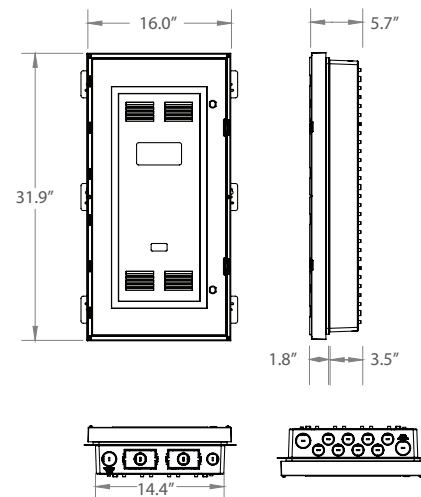

In addition to the panel's flexible design, a selection of mounting systems makes this panel a convenient, secure, enclosure for installing and distributing broadband service inside the premise.

The Narrow/Deep model adds 1" of depth and reduces the frame width by 1" to allow for larger components, side by side mounting, and corner installation.

Also available in 21", 42", and 63" sizes.

FEATURES & BENEFITS

Large internal space for installation of active, passive, and cable management components

Adds 1" of depth; reduces by 1" width to allow for larger components, side by side mounting and corner installation.

ETL compliant and fire-retardancy tested for heightened safety and durability.

*Enclosures should not be mounted in a fire-rated wall.

DIMENSIONS

Inside: H 30"/W 14"/D 5" Outside: H 31.9"/W 16"/D 5.7"

ORDERING INFORMATION

Standard Frame

125-1073 Key Lock
125-1678 Hex Lock

Shelf Mounting System (SMS)

Narrow/Deep Frame

Installed SMC for affixing sidewall to stud.

SMC fits mounting tape for cable management.

in @Primex_Telecom
(877) 881-7875
www.primex.com