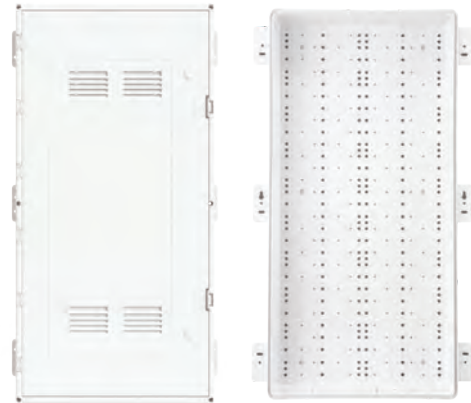

SOHO Pro™ P3000ND

30 inch Narrow/Deep Media Panel

The Primex SOHO Pro™ P3000ND media panel (Narrow/Deep model) provides a centralized distribution point for the components and services that make today's homes smart.

In addition to the panel's flexible design, a selection of mounting systems makes this panel a convenient, secure, enclosure for installing and distributing broadband service inside the premise.

The Narrow/Deep model adds 1" of depth and reduces the frame width by 1" to allow for larger components, side by side mounting, and corner installation.

ETL compliant and fire-retardancy tested for heightened safety and durability.

*Enclosures should not be mounted in a fire-rated wall.

DIMENSIONS

Inside: H 30"/W 14"/D 5" Outside: H 31.9"/W 16"/D 5.7"

ORDERING INFORMATION

Standard Frame

125-1073 Key Lock
125-1678 Hex Lock

Shelf Mounting System (SMS)

Narrow/Deep Frame

Installed SMC for affixing sidewall to stud.

SMC fits mounting tape for cable management.

in @Primex_Telecom
(877) 881-7875
www.primex.com